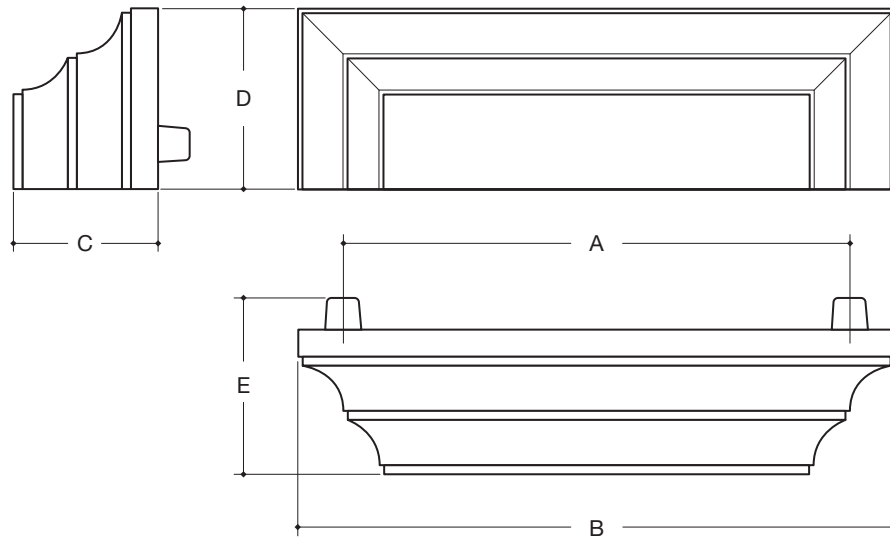

WATER STREET

LAKWOOD NEW YORK

		A	B	C	D	E
7378	CUP PULL	3-1/2"	4-1/8"	1"	1-1/4"	1-7/32"

Hand hammering available.
Made to order with standard lead time of 2 - 4 weeks, dependent on finish selected.
Expediting availability determined by the production levels at the time of order. Upcharge applies.
Items that are available for Quick Ship will ship within 24 hours.