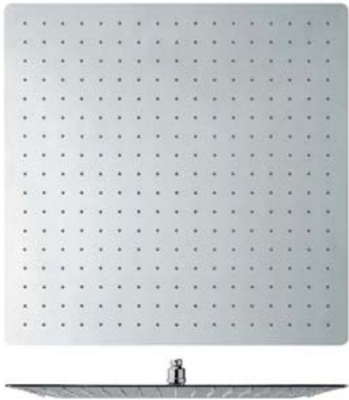

RE

LI

NE

ULTRA-MODERN DESIGN
FEATURING AN UNDULANT, WAVE-LIKE SPOUT

BATH & ACCESSORIES

AWARDED
IN 2014

WITH A FIRM BACK LEANING STANCE
AND A SQUARE PYRAMIDAL BASE
THIS FAUCET STANDS OUT FROM THE REST

COMBINING FUNDAMENTAL HANDLES
WITH MODERN STYLE ESCUTCHEONS
AND SPOUT TO CREATE A FUN ECLECTIC DESIGN

*Timeless
elegance*

REVIEWS

Bold *contemporary*

DESIGN ALONG WITH FAST FILL TECHNOLOGY,
MAKES THIS FREESTANDING TUB FILLER
THE PERFECT CHOICE TO COMPLIMENT YOUR TUB

SKYLINE

DOMINO

DOMINIC

TEMPLE

CASABLANCA

REVERE

BUZZ

SHORELINE

Wafer thin

12" / 16" Square Rain Head
(30 / 40 cm.)

16" x 12" Rectangular Rain Head
(40 x 30 cm.)

12" / 16" Round Rain Head
(30 / 40 cm.)