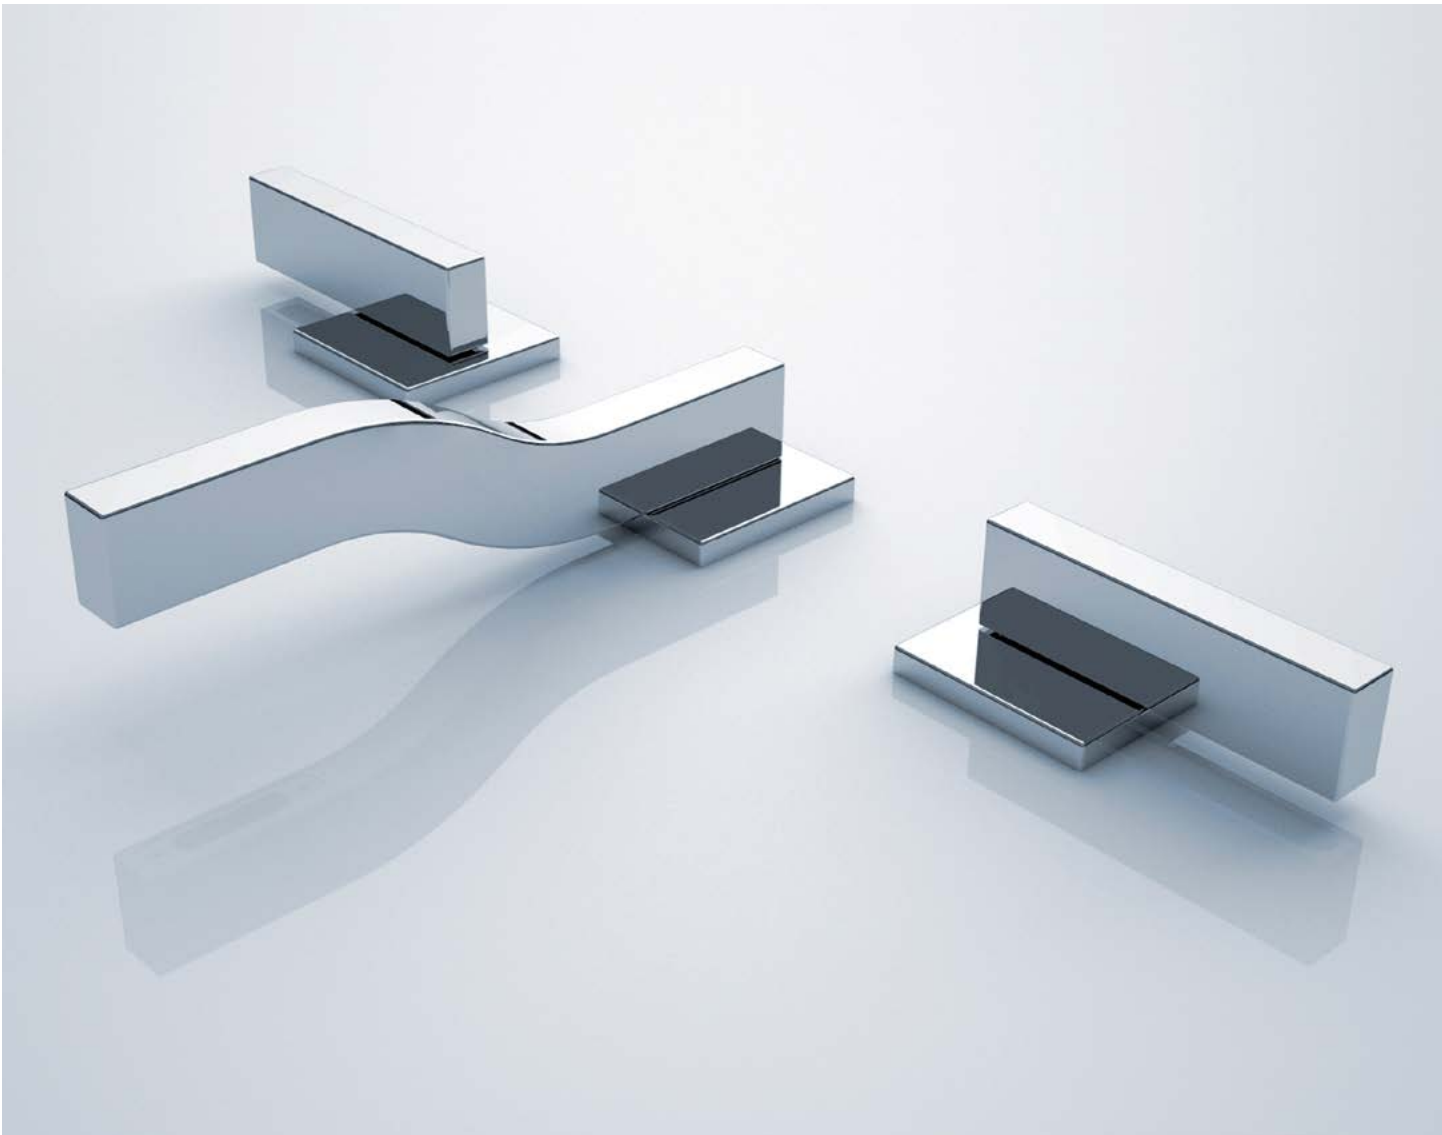

BATH & ACCESSORIES

AWARDED
IN 2013

SKY

LI

NE

Avant-garde

LOW PROFILE DESIGN

*Whimsically
minimalistic*

LO

LLI

Square meets round

DO

MI

NO

EXPRESSES A CLEAN, CURVED DESIGN
MARKED BY RATIONALITY AND STYLISTIC PURITY.
THE SHEEN OF ITS FLAT SURFACES AND
GEOMETRIC INCISIONS IS AWE INSPIRING

SHO

RE

LI

NE

ULTRA-MODERN DESIGN
FEATURING AN UNDULANT, WAVE-LIKE SPOUT

BATH & ACCESSORIES

AWARDED
IN 2014

WITH A FIRM BACK LEANING STANCE
AND A SQUARE PYRAMIDAL BASE
THIS FAUCET STANDS OUT FROM THE REST

COMBINING FUNDAMENTAL HANDLES
WITH MODERN STYLE ESCUTCHEONS
AND SPOUT TO CREATE A FUN ECLECTIC DESIGN

*Timeless
elegance*

REVIEWS

Bold *contemporary*

DESIGN ALONG WITH FAST FILL TECHNOLOGY,
MAKES THIS FREESTANDING TUB FILLER
THE PERFECT CHOICE TO COMPLIMENT YOUR TUB

SKYLINE

DOMINO

DOMINIC

TEMPLE