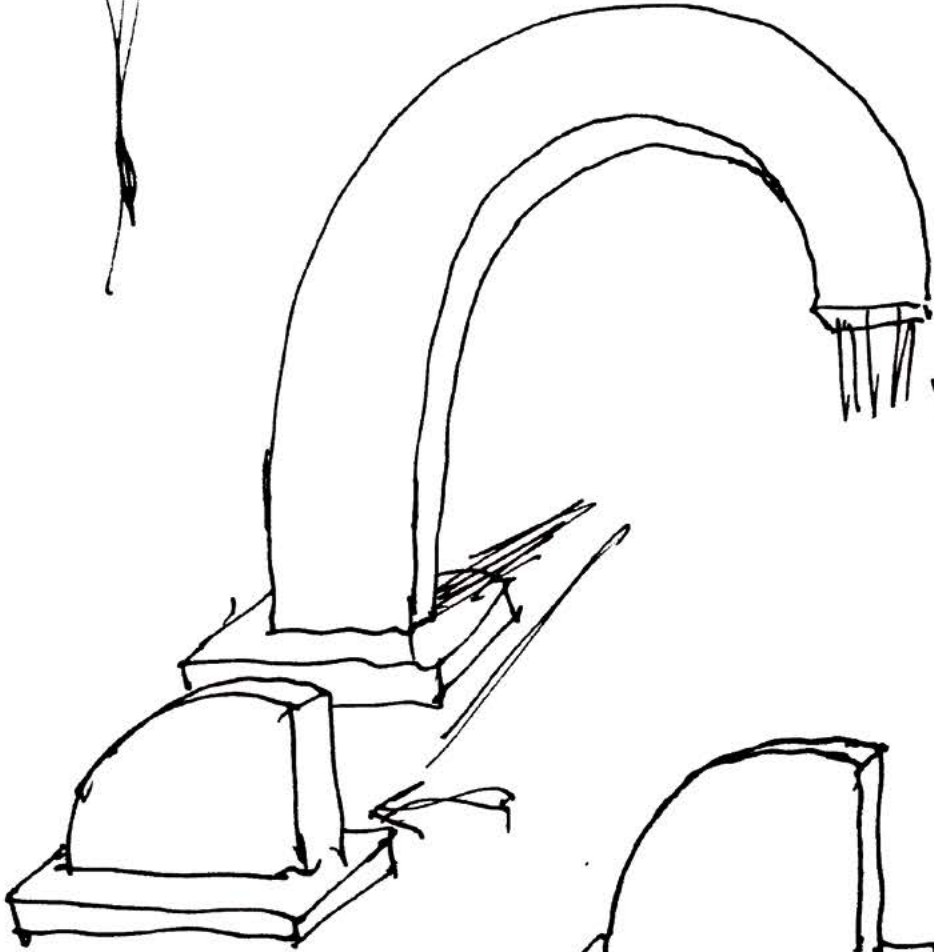

EDGE-FRAME VIEW