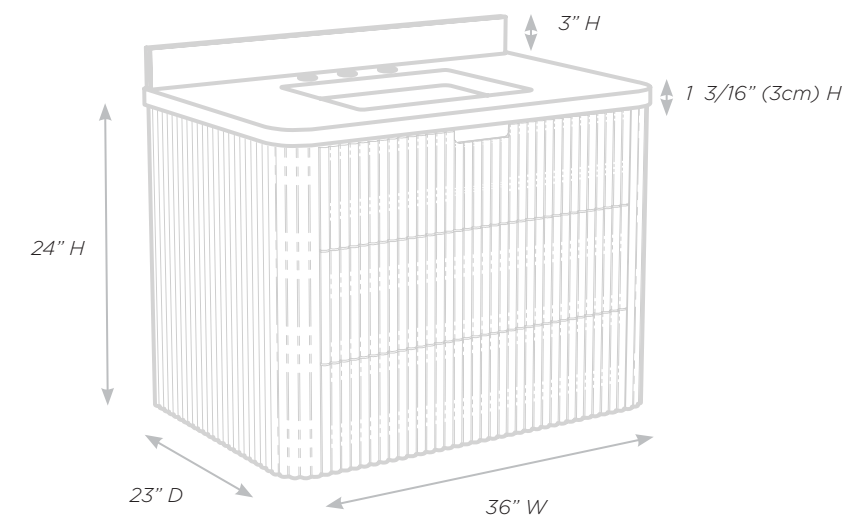

## DIMENSIONS:

- Maximized storage with our tilt-out tray, featuring integrated power with two plugs, USB, and USB-C for seamless convenience.

- Marine-grade plywood construction—engineered for exceptional durability and long-lasting quality to extend the life of your vanity.