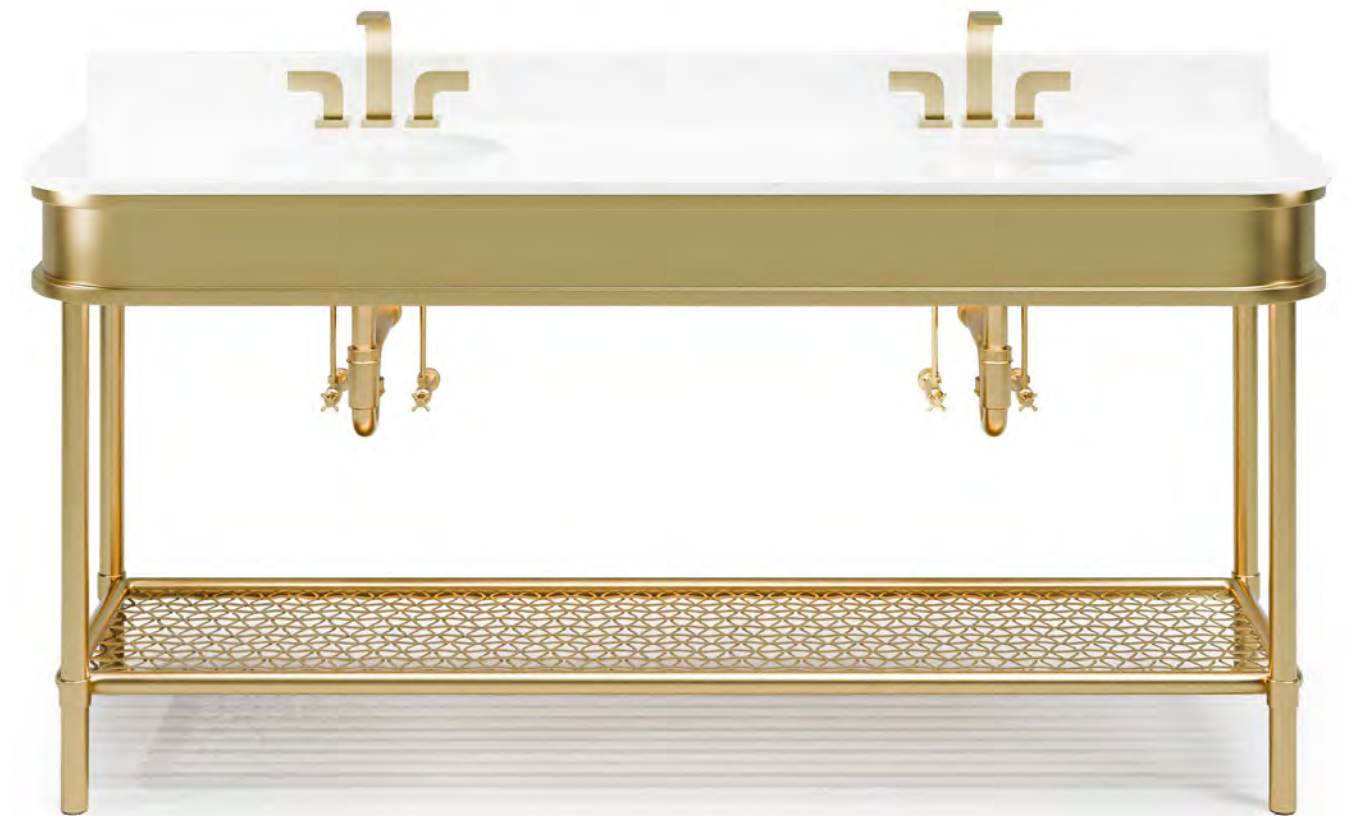

## DIMENSIONS:

- Maximized storage with our tilt-out tray, featuring integrated power with two plugs, USB, and USB-C for seamless convenience.

- Marine-grade plywood construction—engineered for exceptional durability and long-lasting quality to extend the life of your vanity.

- Sereno undermount sink—featuring a deep, spacious bowl for a sleek and functional premium design.

- Motion sensor under-cabinet lighting.

SAY HELLO TO  
MARIGOLD™

AVAILABLE SOON FROM

**EM** RESIDENTIAL

72", 30", or 24" width