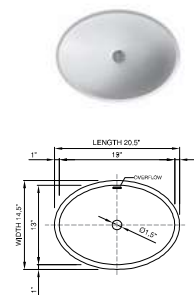

Price: $990.00
Size (l) x (w) x (h): 20.5" x 14.5" x 4.5"
Top to waste: 3.5"
Overflow: No overflow
Material: DADOquartz®
Finish: Matte / Polished

Base dimensions: 9.0" x 8.0"
Edge width: 1.0"
Waste diameter: 1.5"
Weight: 11.0 LBS
Shipping information
Packing dimensions: 24.0" x 17.0" x 7.0"
Shipping mass: 15.0 LBS

www.dadoquartzbathware.com

see warranty on p144