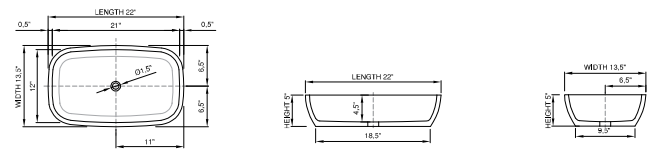

www.dadoquartzbathware.com

see warranty on p144

DADOquartz®

jenna  
basin

wide-edge

Price: \$890.00  
 Size (l) x (w) x (h): 22.0" x 13.5" x 5.0"  
 Top to waste: 4.5"  
 Overflow: No overflow  
 Material: DADOquartz®  
 Finish: Matte / Polished

Base dimensions: 18.5" x 9.5"  
 Edge width: 1.0"  
 Waste diameter: 1.5"  
 Weight: 22.0 LBS  
**Shipping information**  
 Packing dimensions: 23.0" x 15.0" x 6.0"  
 Shipping mass: 24.0 LBS

www.dadoquartzbathware.com