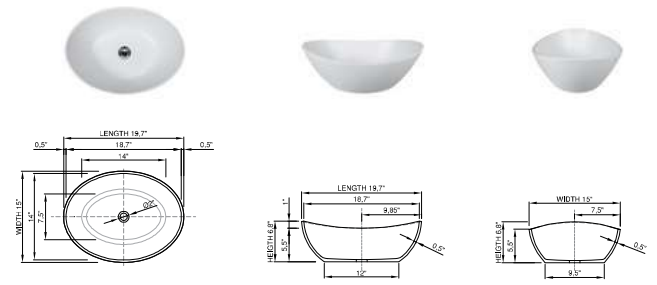

Price: $890.00
Size (l) x (w) x (h): 19.5" x 15.0" x 6.8"
Top to waste: 5.5"
Overflow: No overflow
Material: DADOquartz®
Finish: Matte / Polished

Base dimensions: 12.0" x 9.5"
Edge width: 0.5"
Waste diameter: 1.5"
Weight: 13.0 LBS
Shipping information
Packing dimensions: 22.0" x 20.0" x 8.0"
Shipping mass: 18.0 LBS

www.dadoquartzbathware.com

see warranty on p144