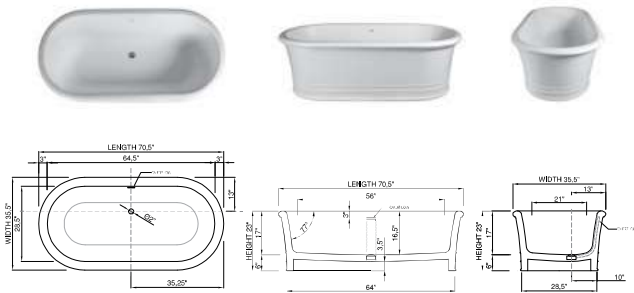

Lifetime Warranty  
The world's most luxurious  
bathtub material since 1991

DADOquartz®

viviane  
bathtub

wide-edge

Price: \$7 990.00  
 Size (l) x (w) x (h): 70.5" x 35.5" x 23.0"  
 Waste to floor: 3.5"  
 Water capacity: 79.0 GAL  
 Overflow: Internal overflow  
 Material: DADOquartz®  
 Finish: Matte / Polished