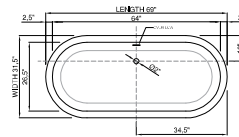

Price: $7 990.00
Size (l) x (w) x (h): 69.0" x 31.5" x 23.5"
Waste to floor: 5.0"
Water capacity: 69.0 GAL
Overflow: Internal overflow
Material: DADOquartz®
Finish: Matte / Polished

Maximum water level: 16.0"
Base dimensions: 60.5" x 27.0"
Edge width: 2.5"
Waste diameter: 2.0"
Weight: 298.0 LBS
Shipping information
Packing dimensions: 71.0" x 35.0" x 32.0"
Shipping mass: 408.0 LBS

www.dadoquartzbathware.com

see warranty on p144