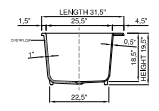

NEW

Price: $3 333.00 - 63.0"

$3 490.00 - 67.0"

Size (l) x (w) x (h): 67.0" x 31.5" x 19.5"

Waste to floor: 1.0"

Water capacity: 71.0 GAL

Overflow: Internal overflow

Material: DADOquartz®

Finish: Matte / Polished

Also available: Charlize 63.0" x 31.5" x 19.5"

Maximum water level: 15.6"

Base dimensions: 50.0" x 22.5"

Edge width: 0.5" - 1.0"

Waste diameter: 2.0"

Weight: 132.0 LBS

Shipping information

Packing dimensions: 71.7" x 63.7" x 35.8"

Shipping mass: 749.6 LBS

see warranty on p144