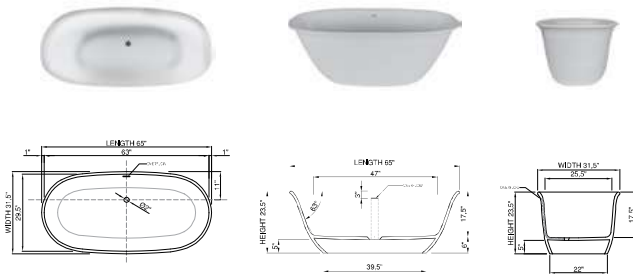

Lifetime Warranty  
The world's most luxurious  
bathtub material since 1991

DADOquartz®

brooke  
bathtub

thin-edge

Price:	\$4 990.00	Maximum water level:	14.5"
Size (l) x (w) x (h):	65.0" x 31.5" x 23.5"	Base dimensions:	39.5" x 22.0"
Waste to floor:	5.0"	Edge width:	1.0"
Water capacity:	78.0 GAL	Waste diameter:	2.0"
Overflow:	Internal overflow	Weight:	172.0 LBS
Material:	DADOquartz®	<b>Shipping information</b>	
Finish:	Matte / Polished	Packing dimensions:	72.0" x 36.0" x 28.0"
		Shipping mass:	287.0 LBS