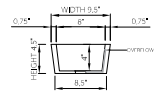

Price: $990.00
Size (l) x (w) x (h): 22.5" x 9.5" x 4.5"
Top to waste: 4.0"
Overflow: No overflow / Internal overflow
Material: DADOquartz®
Finish: Matte / Polished

Base dimensions: 21.5" x 8.5"
Edge width: 0.75"
Waste diameter: 1.5"
Weight: 22.0 LBS
Shipping information
Packing dimensions: 23.0" x 23.0" x 8.0"
Shipping mass: 33.0 LBS

www.dadoquartzbathware.com

see warranty on p144