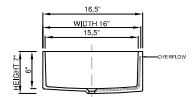

made from  
**DADO<sup>®</sup>  
quartz**

**DADOquartz<sup>®</sup>**

monroe  
basin

under-mount

new

Price: \$690.00  
Size (l) x (w) x (h): 14.5" x 16.0" x 7.0"  
Top to waste: 6.0"  
Overflow: Internal overflow  
Material: DADOquartz<sup>®</sup>  
Finish: Matte / Polished