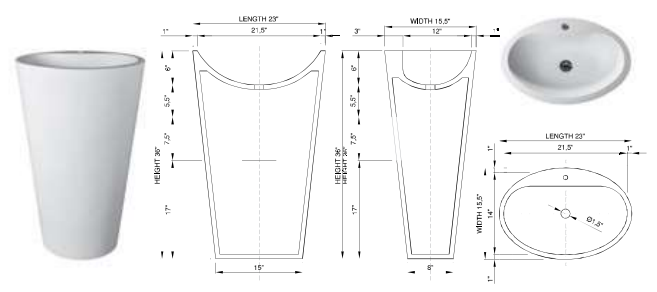

[www.dadoquartzbathware.com](http://www.dadoquartzbathware.com)

see warranty on p144

DADOquartz®

avaline  
basin

pedestal

<b>Price:</b>	\$2 890.00	<b>Base dimensions:</b>	16.5" x 12.5"
<b>Size (l) x (w) x (h):</b>	21.5" x 17.5" x 38.0"	<b>Edge width:</b>	0.5"
<b>Top to waste:</b>	11.5"	<b>Waste diameter:</b>	1.5"
<b>Overflow:</b>	Internal overflow - NTH	<b>Weight:</b>	92.6 LBS
<b>Material:</b>	DADOquartz®	<b>Shipping information:</b>	
<b>Finish:</b>	Matte / Polished	<b>Packing dimensions:</b>	22.6" x 22.6" x 42.0"
<b>Plumbing access:</b>	Bottom - 12.5" x 8.0" diameter	<b>Shipping mass:</b>	114.6 LBS

www.dadoquartzbathware.com

see warranty on p144

DADOquartz®

morgane  
basin

pedestal

<b>Price:</b>	\$2 890.00	<b>Base dimensions:</b>	15.0" x 8.0"
<b>Size (l) x (w) x (h):</b>	23.0" x 15.5" x 36.0"	<b>Edge width:</b>	1.0"
<b>Top to waste:</b>	6.0"	<b>Waste diameter:</b>	1.5"
<b>Overflow:</b>	No overflow - NTH / WTH	<b>Weight:</b>	55.0 LBS
<b>Material:</b>	DADOquartz®	<b>Shipping information:</b>	
<b>Finish:</b>	Matte / Polished	<b>Packing dimensions:</b>	23.0" x 23.0" x 37.0"
<b>Plumbing access:</b>	Back & bottom - 7.5" diameter	<b>Shipping mass:</b>	66.0 LBS