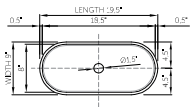

www.dadoquartzbathware.com

see warranty on p144

DADOquartz®

pacifica  
small basin

wide-edge

Price: \$890.00  
 Size (l) x (w) x (h): 19.5" x 0.9" x 4.0"  
 Top to waste: 3.5"  
 Overflow: No overflow  
 Material: DADOquartz®  
 Finish: Matte / Polished