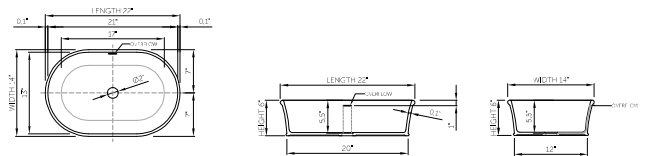

www.dadoquartzbathware.com

see warranty on p144

DADOquartz®

nerina  
basin

wide-edge

Price: \$890.00  
 Size (l) x (w) x (h): 22.0" x 14.0" x 6.0"  
 Top to waste: 5.5"  
 Overflow: No overflow / Internal overflow  
 Material: DADOquartz®  
 Finish: Matte / Polished