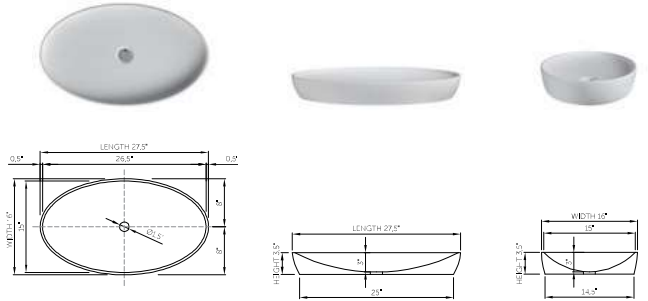

www.dadoquartzbathware.com

see warranty on p144

DADOquartz®

maylin  
basin

thin-edge

Price: \$1 290.00  
 Size (l) x (w) x (h): 27.5" x 16.0" x 3.5"  
 Top to waste: 3.0"  
 Overflow: No overflow  
 Material: DADOquartz®  
 Finish: Matte / Polished