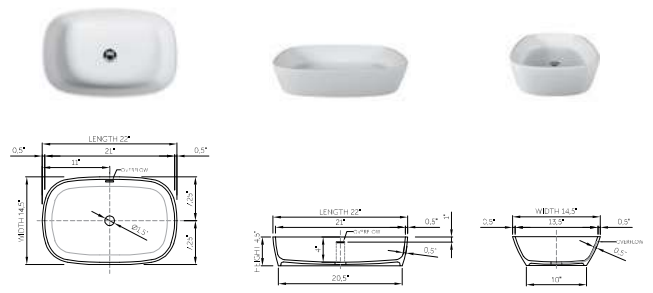

www.dadoquartzbathware.com

see warranty on p144

DADOquartz®

avaline  
basin

thin-edge

Price: \$690.00  
 Size (l) x (w) x (h): 22.0" x 14.0" x 5.0"  
 Top to waste: 4.0"  
 Overflow: No overflow / Internal overflow  
 Material: DADOquartz®  
 Finish: Matte / Polished