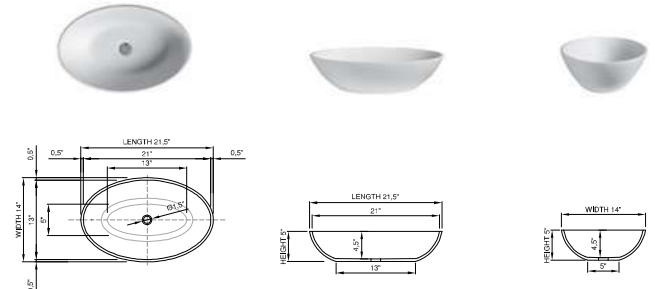

www.dadoquartzbathware.com

see warranty on p144

DADOquartz®

kendra  
basin

thin-edge

Price:	\$890.00	Base dimensions:	13.0" x 5.0"
Size (l) x (w) x (h):	21.5" x 14.0" x 5.0"	Edge width:	0.5"
Top to waste:	4.5"	Waste diameter:	1.5"
Overflow:	No overflow	Weight:	22.0 LBS
Material:	DADOquartz®	<b>Shipping information</b>	
Finish:	Matte / Polished	Packing dimensions:	24.0" x 18.0" x 8.0"
		Shipping mass:	27.0 LBS