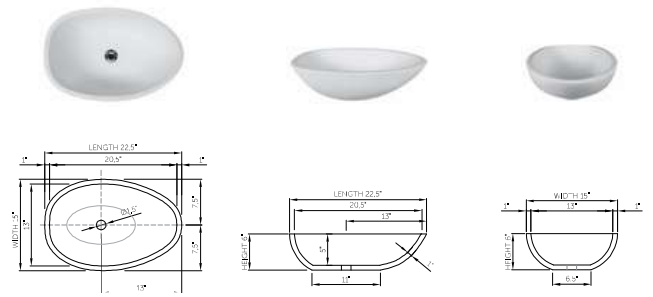

www.dadoquartzbathware.com

see warranty on p144

DADOquartz®

genevieve  
basin

wide-edge

Price:	\$890.00	Base dimensions:	11.0" x 6.5"
Size (l) x (w) x (h):	22.5" x 15.0" x 6.0"	Edge width:	1.0"
Top to waste:	5.0"	Waste diameter:	1.5"
Overflow:	No overflow	Weight:	33.0 LBS
Material:	DADOquartz®	<b>Shipping information</b>	
Finish:	Matte / Polished	Packing dimensions:	24.0" x 17.0" x 8.0"
		Shipping mass:	44.0 LBS