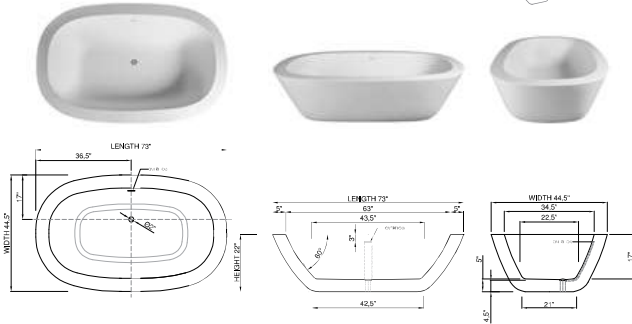

DADOquartz®

anahita  
bathtub

wide-edge

Price:	\$8 990.00	Maximum water level:	16.0"
Size (l) x (w) x (h):	73.0" x 44.5" x 22.0"	Base dimensions:	42.5" x 21.0"
Waste to floor:	4.5"	Edge width:	5.0"
Water capacity:	79.0 GAL	Waste diameter:	2.0"
Overflow:	Internal overflow	Weight:	270.0 LBS
Material:	DADOquartz®	<b>Shipping information</b>	
Finish:	Matte / Polished	Packing dimensions:	76.8" x 50.2" x 29.9"
		Shipping mass:	341.7 LBS