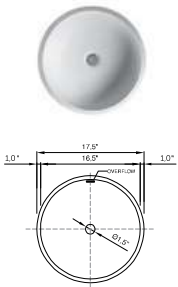

Price: $990.00
Size (l) x (w) x (h): 17.5" x 17.5" x 5.5"
Top to waste: 4.5"
Overflow: No overflow
Material: DADOquartz®
Finish: Matte / Polished

Base dimensions: 9.0" x 8.0"
Edge width: 1.0"
Waste diameter: 1.5"
Weight: 22.0 LBS
Shipping information
Packing dimensions: 19.0" x 19.0" x 7.0"
Shipping mass: 27.0 LBS

www.dadoquartzbathware.com

see warranty on p144