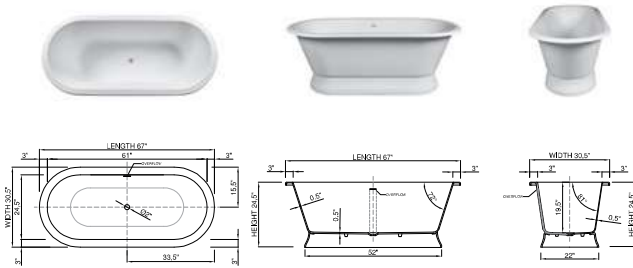

DADOquartz®

liberty  
bathtub

thin-edge

**NEW**  
Price: \$3 890.00  
Size (l) x (w) x (h): 67.0" x 30.5" x 24.5"  
Waste to floor: 5.0"  
Water capacity: 74.0 GAL  
Overflow: Internal overflow  
Material: DADOquartz®  
Finish: Matte / Polished