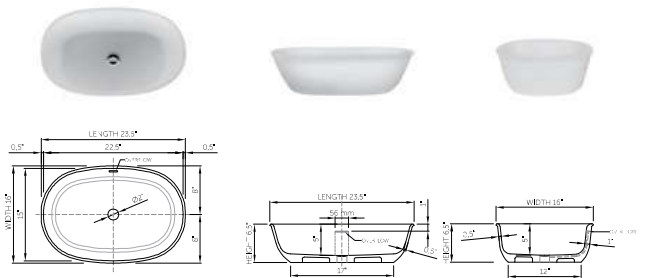

Lifetime Warranty  
The world's most luxurious  
bathtub material since 1991

DADOquartz®

brooke  
bathtub

thin-edge

Price:	\$4 990.00	Maximum water level:	14.5"
Size (l) x (w) x (h):	65.0" x 31.5" x 23.5"	Base dimensions:	39.5" x 22.0"
Waste to floor:	5.0"	Edge width:	1.0"
Water capacity:	78.0 GAL	Waste diameter:	2.0"
Overflow:	Internal overflow	Weight:	172.0 LBS
Material:	DADOquartz®	<b>Shipping information</b>	
Finish:	Matte / Polished	Packing dimensions:	72.0" x 36.0" x 28.0"
		Shipping mass:	287.0 LBS

www.dadoquartzbathware.com

see warranty on p144

DADOquartz®

brooke  
basin

thin-edge

Price:	\$890.00	Base dimensions:	17.0" x 12.0"
Size (l) x (w) x (h):	23.5" x 16.0" x 6.5"	Edge width:	1.0"
Waste to floor:	5.0"	Waste diameter:	1.5"
Overflow:	No overflow / Internal overflow	Weight:	20.0 LBS
Material:	DADOquartz®	<b>Shipping information</b>	
Finish:	Matte / Polished	Packing dimensions:	24.0" x 17.0" x 8.0"
		Shipping mass:	21.0 LBS