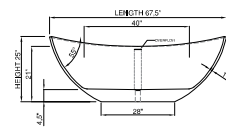

Price: $4 990.00
Size (l) x (w) x (h): 67.5" x 32.0" x 25.0"
Waste to floor: 4.5"
Water capacity: 77.0 GAL
Overflow: Internal overflow
Material: DADOquartz®
Finish: Matte / Polished

Maximum water level: 15.0"
Base dimensions: 28.0" x 17.5"
Edge width: 1.0"
Waste diameter: 2.0"
Weight: 198.0 LBS
Shipping information
Packing dimensions: 71.7" x 36.0" x 30.0"
Shipping mass: 309.0 LBS

www.dadoquartzbathware.com

see warranty on p144