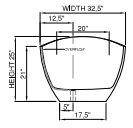

Price: $4 990.00
Size (l) x (w) x (h): 67.5" x 32.0" x 25.0"
Waste to floor: 4.5"
Water capacity: 77.0 GAL
Overflow: Internal overflow
Material: DADOquartz®
Finish: Matte / Polished

Maximum water level: 15.0"
Base dimensions: 28.0" x 17.5"
Edge width: 1.0"
Waste diameter: 2.0"
Weight: 198.0 LBS
Shipping information
Packing dimensions: 71.7" x 36.0" x 30.0"
Shipping mass: 309.0 LBS

www.dadoquartzbathware.com

see warranty on p144