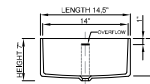

new

Price: $690.00
Size (l) x (w) x (h): 14.5" x 16.0" x 7.0"
Top to waste: 6.0"
Overflow: Internal overflow
Material: DADOquartz®
Finish: Matte / Polished

Base dimensions: 14.3" x 15.8"
Edge width: 0.5"
Waste diameter: 1.5"
Weight: 19.4 LBS
Shipping information
Packing dimensions: 23.6" x 17.9" x 7.5"
Shipping mass: 21.0 LBS

www.dadoquartzbathware.com

see warranty on p144

unique
vessels