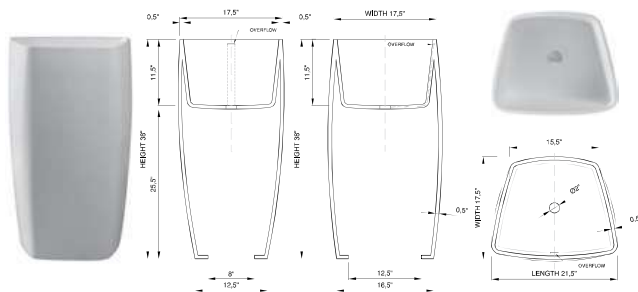

[www.dadoquartzbathware.com](http://www.dadoquartzbathware.com)

see warranty on p144

DADOquartz®

avaline  
basin

pedestal

<b>Price:</b>	\$2 890.00	<b>Base dimensions:</b>	16.5" x 12.5"
<b>Size (l) x (w) x (h):</b>	21.5" x 17.5" x 38.0"	<b>Edge width:</b>	0.5"
<b>Top to waste:</b>	11.5"	<b>Waste diameter:</b>	1.5"
<b>Overflow:</b>	Internal overflow - NTH	<b>Weight:</b>	92.6 LBS
<b>Material:</b>	DADOquartz®	<b>Shipping information:</b>	
<b>Finish:</b>	Matte / Polished	<b>Packing dimensions:</b>	22.6" x 22.6" x 42.0"
<b>Plumbing access:</b>	Bottom - 12.5" x 8.0" diameter	<b>Shipping mass:</b>	114.6 LBS

www.dadoquartzbathware.com

see warranty on p144

DADOquartz®

morgane  
basin

pedestal

<b>Price:</b>	\$2 890.00	<b>Base dimensions:</b>	15.0" x 8.0"
<b>Size (l) x (w) x (h):</b>	23.0" x 15.5" x 36.0"	<b>Edge width:</b>	1.0"
<b>Top to waste:</b>	6.0"	<b>Waste diameter:</b>	1.5"
<b>Overflow:</b>	No overflow - NTH / WTH	<b>Weight:</b>	55.0 LBS
<b>Material:</b>	DADOquartz®	<b>Shipping information:</b>	
<b>Finish:</b>	Matte / Polished	<b>Packing dimensions:</b>	23.0" x 23.0" x 37.0"
<b>Plumbing access:</b>	Back & bottom - 7.5" diameter	<b>Shipping mass:</b>	66.0 LBS