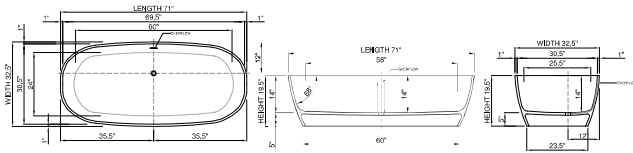

Lifetime Warranty  
The world's most luxurious  
bathtubs made since 1991

DADOquartz®

jenna  
bathtub

thin-edge

Price: \$4 990.00  
 Size (l) x (w) x (h): 71.0" x 32.5" x 19.0"  
 Waste to floor: 5.0"  
 Water capacity: 74.0 GAL  
 Overflow: Internal overflow  
 Material: DADOquartz®  
 Finish: Matte / Polished