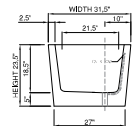

Price: $7 990.00
Size (l) x (w) x (h): 69.0" x 31.5" x 23.5"
Waste to floor: 5.0"
Water capacity: 69.0 GAL
Overflow: Internal overflow
Material: DADOquartz®
Finish: Matte / Polished

Maximum water level: 16.0"
Base dimensions: 60.5" x 27.0"
Edge width: 2.5"
Waste diameter: 2.0"
Weight: 298.0 LBS
Shipping information
Packing dimensions: 71.0" x 35.0" x 32.0"
Shipping mass: 408.0 LBS

www.dadoquartzbathware.com

see warranty on p144