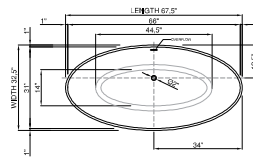

Price: $4 990.00
Size (l) x (w) x (h): 67.5" x 32.0" x 25.0"
Waste to floor: 4.5"
Water capacity: 77.0 GAL
Overflow: Internal overflow
Material: DADOquartz®
Finish: Matte / Polished

Maximum water level: 15.0"
Base dimensions: 28.0" x 17.5"
Edge width: 1.0"
Waste diameter: 2.0"
Weight: 198.0 LBS
Shipping information
Packing dimensions: 71.7" x 36.0" x 30.0"
Shipping mass: 309.0 LBS

www.dadoquartzbathware.com

see warranty on p144