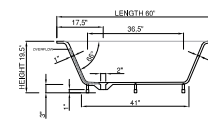

NEW

Price: $3 333.00
Size (l) x (w) x (h): 60.0" x 32.5" x 19.5"
Waste to floor: 1.0"
Water capacity: 68.0 GAL
Overflow: Internal overflow
Material: DADOquartz®
Finish: Matte / Polished

Maximum water level: 13.6"
Base dimensions: 41.0" x 27.5"
Edge width: 1.0"
Waste diameter: 2.0"
Weight: 73.0 LBS
Shipping information
Packing dimensions: 71.0" x 33.5" x 26.0"
Shipping mass: 84.0 LBS

www.dadoquartzbathware.com

see warranty on p144