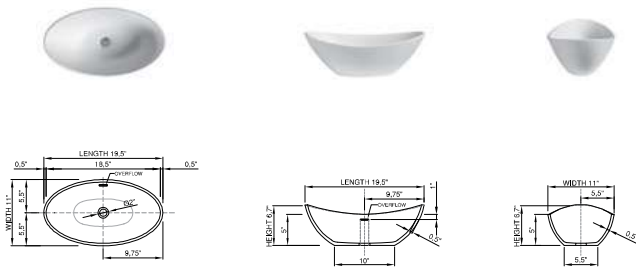

www.dadoquartzbathware.com

see warranty on p144

DADOquartz®

riva  
small basin

thin-edge

Price: \$690.00  
 Size (l) x (w) x (h): 19.5" x 11.0" x 6.7"  
 Top to waste: 5.5"  
 Overflow: No overflow  
 Material: DADOquartz®  
 Finish: Matte / Polished

Base dimensions: 10.0" x 5.5"  
 Edge width: 0.5"  
 Waste diameter: 1.5"  
 Weight: 9.0 LBS  
**Shipping information**  
 Packing dimensions: 21.0" x 20.0" x 7.0"  
 Shipping mass: 13.0 LBS

www.dadoquartzbathware.com