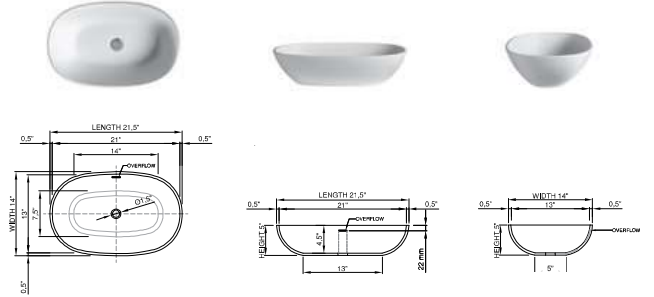

www.dadoquartzbathware.com

see warranty on p144

DADOquartz®

assana  
basin

thin-edge

Price: \$690.00  
 Size (l) x (w) x (h): 21.5" x 14.0" x 5.0"  
 Top to waste: 4.5"  
 Overflow: No overflow / Internal overflow  
 Material: DADOquartz®  
 Finish: Matte / Polished

Base dimensions: 13.0" x 5.0"  
 Edge width: 0.5"  
 Waste diameter: 1.5"  
 Weight: 22.0 LBS  
**Shipping information**  
 Packing dimensions: 24.0" x 16.0" x 6.0"  
 Shipping mass: 24.0 LBS

www.dadoquartzbathware.com