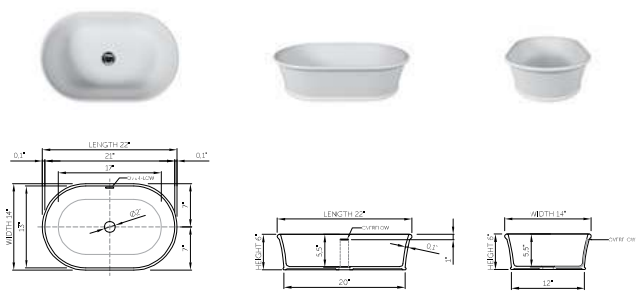

www.dadoquartzbathware.com

see warranty on p144

DADOquartz®

viviane  
basin

wide-edge

Price: \$890.00  
 Size (l) x (w) x (h): 22.0" x 14.0" x 6.0"  
 Top to waste: 5.5"  
 Overflow: No overflow / Internal overflow  
 Material: DADOquartz®  
 Finish: Matte / Polished