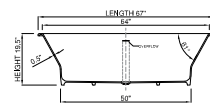

NEW

Price: $3 333.00 - 63.0"

$3 490.00 - 67.0"

Size (l) x (w) x (h): 67.0" x 31.5" x 19.5"

Waste to floor: 1.0"

Water capacity: 71.0 GAL

Overflow: Internal overflow

Material: DADOquartz®

Finish: Matte / Polished

Also available: Charlize 63.0" x 31.5" x 19.5"

Maximum water level: 15.6"

Base dimensions: 50.0" x 22.5"

Edge width: 0.5" - 1.0"

Waste diameter: 2.0"

Weight: 132.0 LBS

Shipping information

Packing dimensions: 71.7" x 63.7" x 35.8"

Shipping mass: 749.6 LBS

see warranty on p144