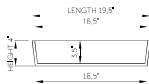

www.dadoquartzbathware.com

see warranty on p144

DADOquartz®

pacifica  
small basin

wide-edge

Price: \$890.00  
 Size (l) x (w) x (h): 19.5" x 0.9" x 4.0"  
 Top to waste: 3.5"  
 Overflow: No overflow  
 Material: DADOquartz®  
 Finish: Matte / Polished