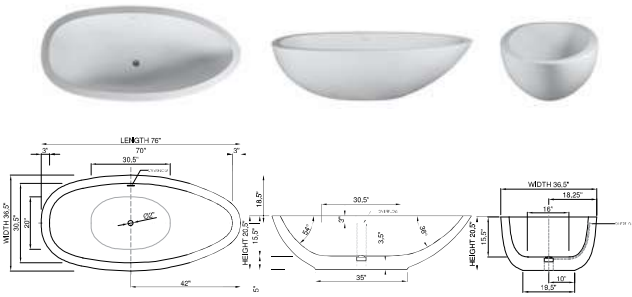

# genevieve

From Celtic origin meaning "white wave". The genevieve is an elegantly wide-edged bathtub, that is spacious, with a unique and striking egg shape that brings distinctive character and luxury to your modern bathroom and home.

Lifetime Warranty  
The world's most luxurious  
bathtub material since 1991

DADOquartz®

genevieve  
bathtub

wide-edge

Price:	\$8 990.00	Maximum water level:	14.0"
Size (l) x (w) x (h):	76.0" x 36.5" x 20.5"	Base dimensions:	35.0" x 19.5"
Waste to floor:	5.0"	Edge width:	3.0"
Water capacity:	59.0 GAL	Waste diameter:	2.0"
Overflow:	Internal overflow	Weight:	221.0 LBS
Material:	DADOquartz®	<b>Shipping information</b>	
Finish:	Matte / Polished	Packing dimensions:	80.0" x 39.0" x 26.0"
		Shipping mass:	331.0 LBS

www.dadoquartzbathware.com

see warranty on p144

DADOquartz®

genevieve  
basin

wide-edge

Price:	\$890.00	Base dimensions:	11.0" x 6.5"
Size (l) x (w) x (h):	22.5" x 15.0" x 6.0"	Edge width:	1.0"
Top to waste:	5.0"	Waste diameter:	1.5"
Overflow:	No overflow	Weight:	33.0 LBS
Material:	DADOquartz®	<b>Shipping information</b>	
Finish:	Matte / Polished	Packing dimensions:	24.0" x 17.0" x 8.0"
		Shipping mass:	44.0 LBS