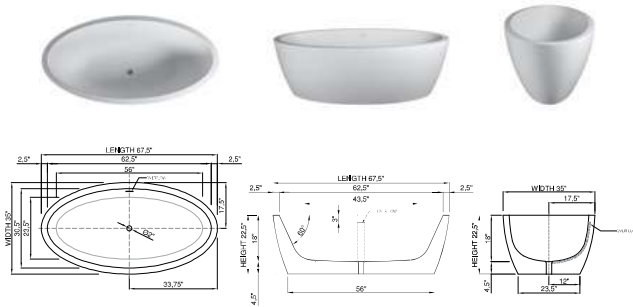

# maylin

An American name meaning "great waterfall". The maylin is a bathtub that offers luxury and beauty that elevates the opulence of your modern bathroom to new standards with a wide edge, and perfectly oval shape.

Lifetime Warranty  
The world's most luxurious  
bathtubs made since 1991

DADOquartz®

maylin  
bathtub

wide-edge

Price: \$7990.00  
 Size (l) x (w) x (h): 67.5" x 35.0" x 22.5"  
 Waste to floor: 4.5"  
 Water capacity: 52.0 GAL  
 Overflow: Internal overflow  
 Material: DADOquartz®  
 Finish: Matte / Polished