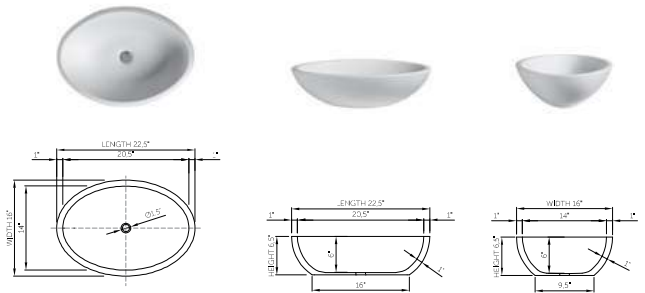

www.dadoquartzbathware.com

see warranty on p144

DADOquartz®

gracelynn  
basin

wide-edge

Price: \$990.00  
 Size (l) x (w) x (h): 22.5" x 16.0" x 6.5"  
 Top to waste: 6.0"  
 Overflow: No overflow  
 Material: DADOquartz®  
 Finish: Matte / Polished

Base dimensions: 16.0" x 9.5"  
 Edge width: 1.0"  
 Waste diameter: 1.5"  
 Weight: 33.0 LBS  
**Shipping information**  
 Packing dimensions: 24.0" x 18.0" x 8.0"  
 Shipping mass: 44.0 LBS

www.dadoquartzbathware.com