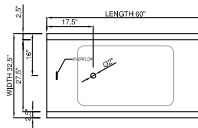

NEW

Price: $3 333.00
Size (l) x (w) x (h): 60.0" x 32.5" x 19.5"
Waste to floor: 1.0"
Water capacity: 68.0 GAL
Overflow: Internal overflow
Material: DADOquartz®
Finish: Matte / Polished

Maximum water level: 13.6"
Base dimensions: 41.0" x 27.5"
Edge width: 1.0"
Waste diameter: 2.0"
Weight: 73.0 LBS
Shipping information
Packing dimensions: 71.0" x 33.5" x 26.0"
Shipping mass: 84.0 LBS

www.dadoquartzbathware.com

see warranty on p144