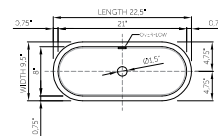

Price: $990.00
Size (l) x (w) x (h): 22.5" x 9.5" x 4.5"
Top to waste: 4.0"
Overflow: No overflow / Internal overflow
Material: DADOquartz®
Finish: Matte / Polished

Base dimensions: 21.5" x 8.5"
Edge width: 0.75"
Waste diameter: 1.5"
Weight: 22.0 LBS
Shipping information
Packing dimensions: 23.0" x 23.0" x 8.0"
Shipping mass: 33.0 LBS

www.dadoquartzbathware.com

see warranty on p144