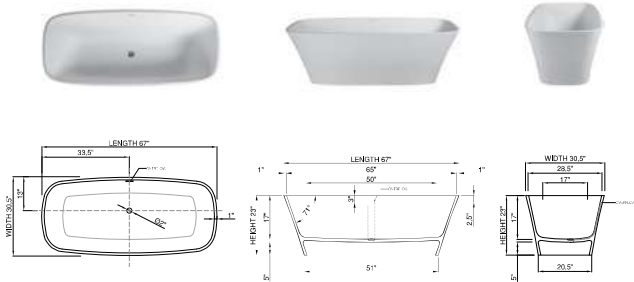

Lifetime Warranty  
The world's most luxurious  
bathtub made since 1993

DADOquartz®

cascata  
bathtub

thin-edge

Price: \$5 750.00  
 Size (l) x (w) x (h): 67.0" x 30.5" x 23.0"  
 Waste to floor: 5.0"  
 Water capacity: 75.0 GAL  
 Overflow: Internal overflow  
 Material: DADOquartz®  
 Finish: Matte / Polished