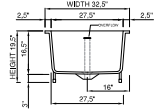

DADOquartz®

teanna
bathtub

drop-in

DADOquartz®

teanna
bathtub

drop-in

NEW

Price: $3 333.00
Size (l) x (w) x (h): 60.0" x 32.5" x 19.5"
Waste to floor: 1.0"
Water capacity: 68.0 GAL
Overflow: Internal overflow
Material: DADOquartz®
Finish: Matte / Polished

Maximum water level: 13.6"
Base dimensions: 41.0" x 27.5"
Edge width: 1.0"
Waste diameter: 2.0"
Weight: 73.0 LBS
Shipping information
Packing dimensions: 71.0" x 33.5" x 26.0"
Shipping mass: 84.0 LBS

www.dadoquartzbathware.com

see warranty on p144