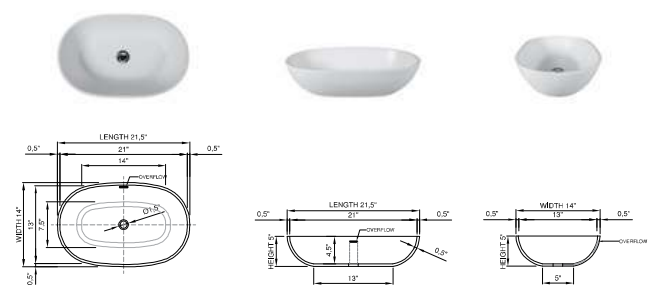

www.dadoquartzbathware.com

see warranty on p144

DADOquartz®

marina  
basin

thin-edge

NEW  
Price: \$890.00  
 Size (l) x (w) x (h): 21.5" x 14.0" x 5.0"  
 Top to waste: 4.5"  
 Overflow: Internal overflow  
 Material: DADOquartz®  
 Finish: Matte / Polished

Base dimensions: 13.0" x 5.0"  
 Edge width: 0.5"  
 Waste diameter: 1.5"  
 Weight: 22.0 LBS  
**Shipping information**  
 Packing dimensions: 23.6" x 15.8" x 5.5"  
 Shipping mass: 35.0 LBS

www.dadoquartzbathware.com