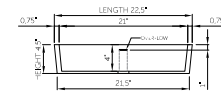

Price: $990.00
Size (l) x (w) x (h): 22.5" x 9.5" x 4.5"
Top to waste: 4.0"
Overflow: No overflow / Internal overflow
Material: DADOquartz®
Finish: Matte / Polished

Base dimensions: 21.5" x 8.5"
Edge width: 0.75"
Waste diameter: 1.5"
Weight: 22.0 LBS
Shipping information
Packing dimensions: 23.0" x 23.0" x 8.0"
Shipping mass: 33.0 LBS

www.dadoquartzbathware.com

see warranty on p144