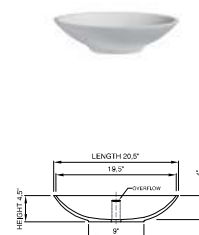

Price: $990.00
Size (l) x (w) x (h): 20.5" x 14.5" x 4.5"
Top to waste: 3.5"
Overflow: No overflow
Material: DADOquartz®
Finish: Matte / Polished

Base dimensions: 9.0" x 8.0"
Edge width: 1.0"
Waste diameter: 1.5"
Weight: 11.0 LBS
Shipping information
Packing dimensions: 24.0" x 17.0" x 7.0"
Shipping mass: 15.0 LBS

www.dadoquartzbathware.com

see warranty on p144