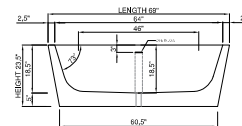

Price: $7 990.00
Size (l) x (w) x (h): 69.0" x 31.5" x 23.5"
Waste to floor: 5.0"
Water capacity: 69.0 GAL
Overflow: Internal overflow
Material: DADOquartz®
Finish: Matte / Polished

Maximum water level: 16.0"
Base dimensions: 60.5" x 27.0"
Edge width: 2.5"
Waste diameter: 2.0"
Weight: 298.0 LBS
Shipping information
Packing dimensions: 71.0" x 35.0" x 32.0"
Shipping mass: 408.0 LBS

www.dadoquartzbathware.com

see warranty on p144