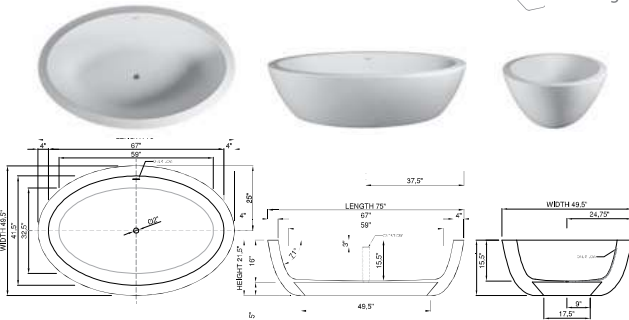

DADOquartz®

cordelia  
bathtub

wide-edge

Price: \$8 990.00  
 Size (l) x (w) x (h): 75.0" x 49.5" x 21.5"  
 Waste to floor: 5.0"  
 Water capacity: 73.0 GAL  
 Overflow: Internal overflow  
 Material: DADOquartz®  
 Finish: Matte / Polished