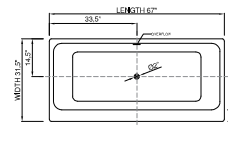

NEW

Price: $3 333.00 - 63.0"

$3 490.00 - 67.0"

Size (l) x (w) x (h): 67.0" x 31.5" x 19.5"

Waste to floor: 1.0"

Water capacity: 71.0 GAL

Overflow: Internal overflow

Material: DADOquartz®

Finish: Matte / Polished

Also available: Charlize 63.0" x 31.5" x 19.5"

Maximum water level: 15.6"

Base dimensions: 50.0" x 22.5"

Edge width: 0.5" - 1.0"

Waste diameter: 2.0"

Weight: 132.0 LBS

Shipping information

Packing dimensions: 71.7" x 63.7" x 35.8"

Shipping mass: 749.6 LBS

see warranty on p144