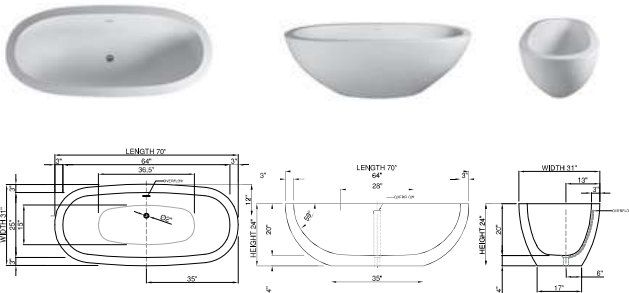

# gracelynn

Female name, meaning "graceful waterfall". This elegant bathtub, with its modern slender design, brings poise and style with refined chic to your bathroom and home.

Lifetime Warranty  
The world's most luxurious  
bathtubs made since 1991

DADOquartz®

gracelynn  
bathtub

wide-edge

Price: \$7990.00  
 Size (l) x (w) x (h): 70.0" x 31.0" x 20.0"  
 Waste to floor: 3.0"  
 Water capacity: 56.0 GAL  
 Overflow: Internal overflow  
 Material: DADOquartz®  
 Finish: Matte / Polished