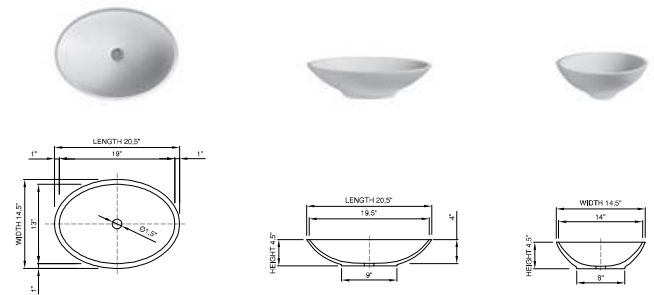

www.dadoquartzbathware.com

see warranty on p144

DADOquartz®

arvia  
basin

wide-edge

Price: \$990.00  
 Size (l) x (w) x (h): 20.5" x 14.5" x 4.5"  
 Top to waste: 3.5"  
 Overflow: No overflow  
 Material: DADOquartz®  
 Finish: Matte / Polished

Base dimensions: 9.0" x 8.0"  
 Edge width: 0.5"  
 Waste diameter: 1.5"  
 Weight: 11.0 LBS  
**Shipping information**  
 Packing dimensions: 24.0" x 17.0" x 7.0"  
 Shipping mass: 15.0 LBS

www.dadoquartzbathware.com