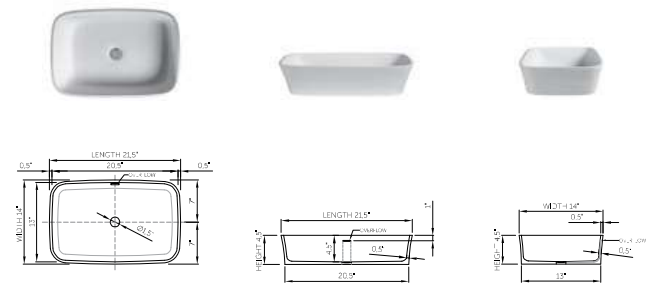

www.dadoquartzbathware.com

see warranty on p144

DADOquartz®

cascata  
basin

thin-edge

Price: \$990.00  
 Size (l) x (w) x (h): 21.5" x 14.0" x 4.5"  
 Top to waste: 4.0"  
 Overflow: Internal overflow  
 Material: DADOquartz®  
 Finish: Matte / Polished