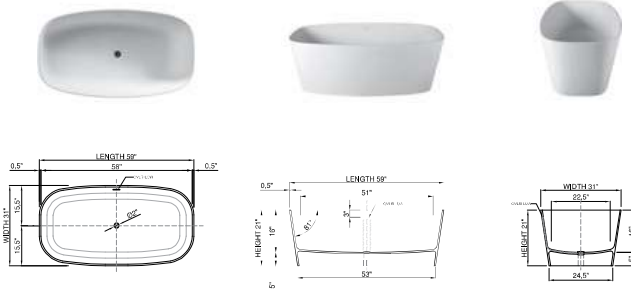

Price: $4 990.00
(on promotion - white) $3 590.00
Size (l) x (w) x (h): 59.0" x 31.0" x 21.0"
Waste to floor: 5.0"
Water capacity: 73.0 GAL
Overflow: Internal overflow
Material: DADOquartz®
Finish: Matte / Polished

Maximum water level: 14.0"
Base dimensions: 53.0" x 24.5"
Edge width: 0.5"
Waste diameter: 2.0"
Weight: 176.0 LBS
Shipping information
Packing dimensions: 61.0" x 33.0" x 28.0"
Shipping mass: 287.0 LBS

www.dadoquartzbathware.com

see warranty on p144

DADOquartz®

avaline
basin