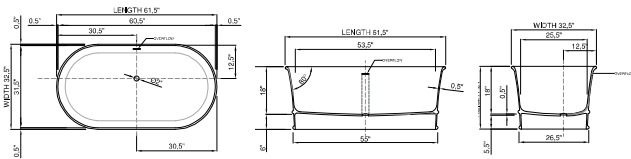

Lifetime Warranty  
The world's most loved  
bathtub manufacturer since 1944

DADOquartz®

nerina  
bathtub

thin-edge

Price: \$5 750.00  
 Size (l) x (w) x (h): 61.5" x 32.5" x 24.0"  
 Waste to floor: 5.5"  
 Water capacity: 77.0 GAL  
 Overflow: Internal overflow  
 Material: DADOquartz®  
 Finish: Matte / Polished