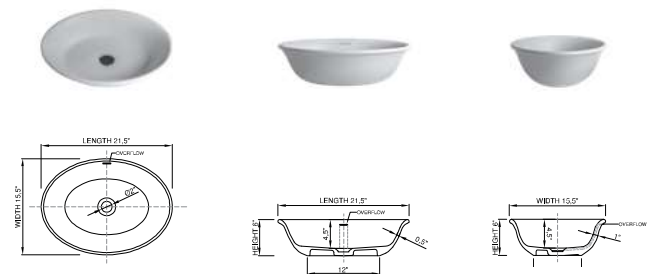

www.dadoquartzbathware.com

see warranty on p144

DADOquartz®

liberty  
basin

thin-edge

**NEW**  
Price: \$890.00  
Size (l) x (w) x (h): 21.5" x 15.5" x 6.0"  
Top to waste: 0.5"  
Overflow: Internal overflow  
Material: DADOquartz®  
Finish: Matte / Polished

Base dimensions: 12.0" x 8.0"  
Edge width: 0.5" - 1.0"  
Waste diameter: 1.5"  
Weight: 16.6 LBS  
**Shipping information**  
Packing dimensions: 33.0" x 19.6" x 6.5"  
Shipping mass: 18.8 LBS

www.dadoquartzbathware.com