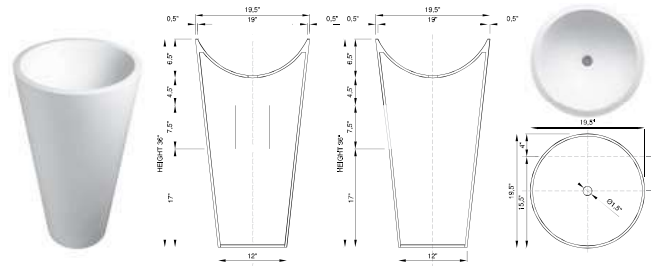

Base dimensions: 9.0" x 8.0"  
 Edge width: 1.0"  
 Waste diameter: 1.5"  
 Weight: 11.0 LBS  
**Shipping information**  
 Packing dimensions: 24.0" x 17.0" x 7.0"  
 Shipping mass: 15.0 LBS

www.dadoquartzbathware.com

see warranty on p144

made from  
**DADO<sup>®</sup>  
quartz**

**DADOquartz<sup>®</sup>**

lana  
basin

pedestal

Price: \$2 890.00  
 Size (l) x (w) x (h): 19.5" x 19.5" x 36.0"  
 Top to waste: 7.5"  
 Overflow: No overflow - NTH  
 Material: DADOquartz<sup>®</sup>  
 Finish: Matte / Polished  
 Plumbing access: Back & bottom - 7.0" diameter