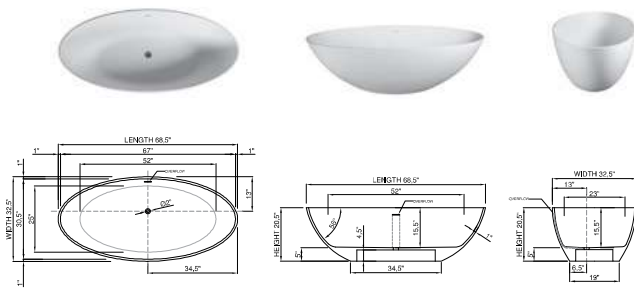

Lifetime Warranty  
The world's most luxurious  
bathtubs made since 1974

DADOquartz®

kendra  
bathtub

thin-edge

Price:	\$4 990.00	Maximum water level:	15.0"
Size (l) x (w) x (h):	68.5" x 32.5" x 20.5"	Base dimensions:	34.5" x 19.0"
Waste to floor:	5.0"	Edge width:	1.0"
Water capacity:	73.0 GAL	Waste diameter:	2.0"
Overflow:	Internal overflow	Weight:	176.0 LBS
Material:	DADOquartz®	<b>Shipping information</b>	
Finish:	Matte / Polished	Packing dimensions:	73.0" x 36.0" x 29.0"
		Shipping mass:	287.0 LBS