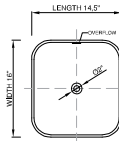

made from  
**DADO<sup>®</sup>  
quartz**

**DADOquartz<sup>®</sup>**

monroe  
basin

under-mount

new

Price: \$690.00  
Size (l) x (w) x (h): 14.5" x 16.0" x 7.0"  
Top to waste: 6.0"  
Overflow: Internal overflow  
Material: DADOquartz<sup>®</sup>  
Finish: Matte / Polished