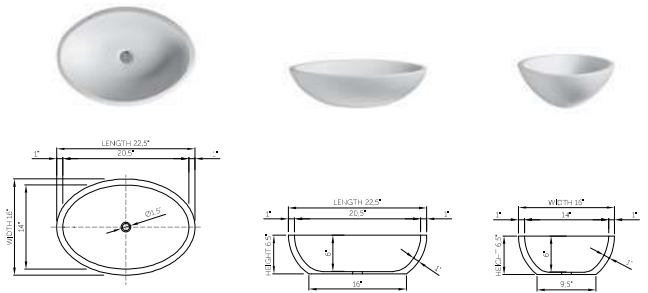

www.dadoquartzbathware.com

see warranty on p144

DADOquartz®

cordelia  
basin

wide-edge

Price: \$990.00  
 Size (l) x (w) x (h): 22.5" x 16.0" x 6.5"  
 Top to waste: 6.0"  
 Overflow: No overflow  
 Material: DADOquartz®  
 Finish: Matte / Polished