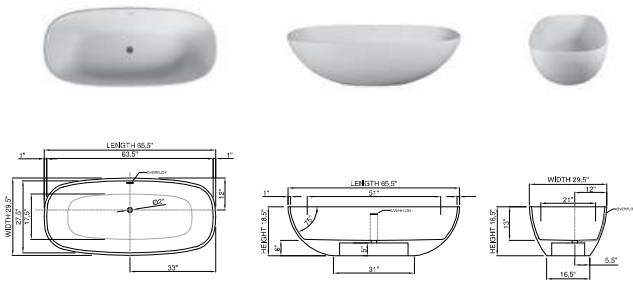

Lifetime Warranty  
The world's most luxurious  
bathrooms since 1994

DADOquartz®

assana  
bathtub

thin-edge

Price: \$4 990.00  
(on promotion - white)  
 \$3 890.00  
 Size (l) x (w) x (h): 65.5" x 29.5" x 18.5"  
 Waste to floor: 5.0"  
 Water capacity: 66.0 GAL  
 Overflow: Internal overflow  
 Material: DADOquartz®  
 Finish: Matte / Polished