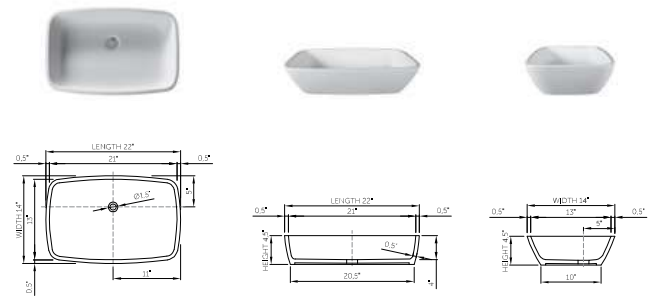

www.dadoquartzbathware.com

see warranty on p144

DADOquartz®

anahita  
basin

thin-edge

Price:	\$890.00	Base dimensions:	20.5" x 10.0"
Size (l) x (w) x (h):	22.0" x 14.5" x 4.5"	Edge width:	0.5"
Top to waste:	4.0"	Waste diameter:	1.5"
Overflow:	No overflow	Weight:	22.0 LBS
Material:	DADOquartz®	<b>Shipping information</b>	
Finish:	Matte / Polished	Packing dimensions:	23.0" x 17.0" x 7.0"
		Shipping mass:	27.0 LBS